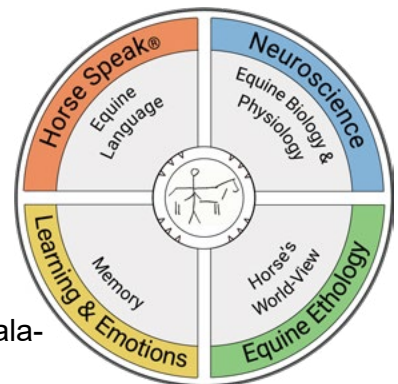

**Horse Speak®** opens a world of Communication, Horse-to-Human and Human-to-Horse.

Horse Speak is literally the language system of the horse based on their own set of *Gestures, Signals and Postures*, decoded by Sharon Wilsie.

Instead of trying to teach horses how to speak and understand “People”, we can now use “Horse”.

- Solidify Precision Body Language Skills (PEBLS)
- Observe horses on the Chessboard
- Learn the 15 Buttons- and what they do
- Invite the horse to come with you
- The importance of the Greeting Ritual
- Establishing “My Space-Your Space”
- Understanding “Roles in the Herd”

Learning Horse Speak® works with all disciplines, and changes the way you work with feral horses, young horses, traumatized horses, and helps when introducing new horses to a herd.

Video of Horse Speak showing the Backup Button in action.  
[Click Here to Watch Video.](#)

**Register today-**  
 Make your plans to attend this groundbreaking clinic.  
[Sign Up Here](#)

“Being Herd” Program

Introducing and exploring the evidence-based concepts from The Equine Mandala-

- Horse Speak®
- Neuroscience
- Equine Ethology
- Learning, Emotions & Memory