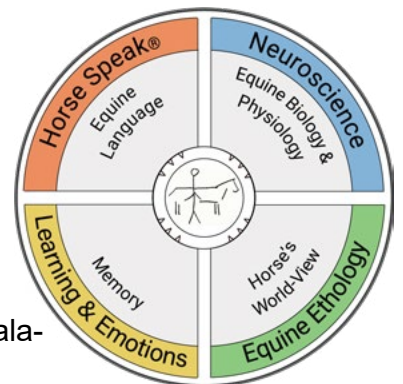

“Being Herd” Program

Introducing and exploring the evidence-based concepts from The Equine Mandala-

- Horse Speak®
- Neuroscience
- Equine Ethology
- Learning, Emotions & Memory