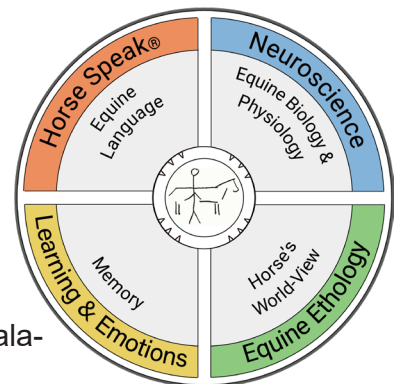

The “Being Herd” Program

Introducing and
exploring the
evidence-based
concepts from
The Equine Mandala-

- Horse Speak®
- Neuroscience
- Equine Ethology
- Learning, Emotions & Memory

lucindab.com