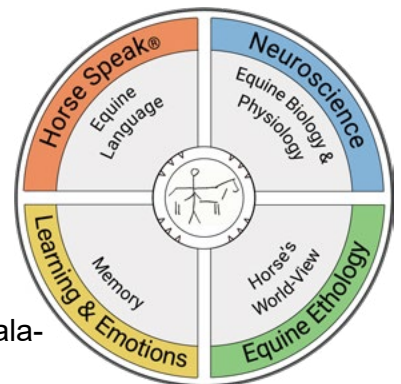

“Being Herd” Program

Introducing and exploring the evidence-based concepts from The Equine Mandala-

- Horse Speak®
- Neuroscience
- Equine Ethology
- Learning, Emotions & Memory