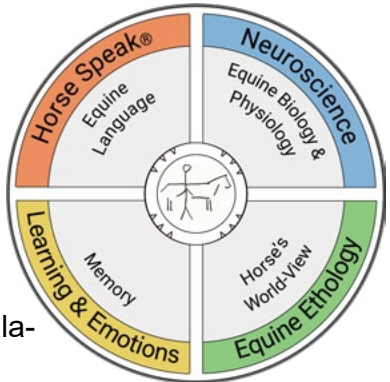

“Being Herd” Program

Introducing and exploring the evidence-based concepts from The Equine Mandala-

- Horse Speak®
- Neuroscience
- Equine Ethology
- Learning, Emotions & Memory